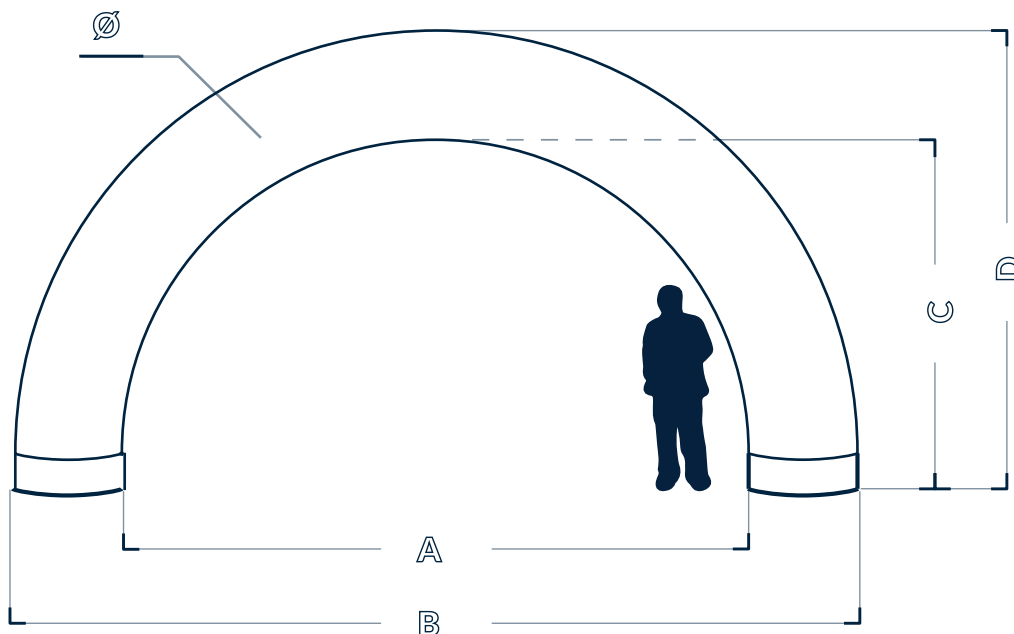

CONCEPT

AXION Arches are slimmer as traditional arches due to their higher internal pressure. It has better weather resistance, better stability and no blower noise. Most of our customers are choosing AXION Arches for their easy installation and safety in use.

	ARR600-80	ARR 800-96	ARR 1000-96
width inner "Z" (cm)	440,0	608,0	808,0
width outer "X" (cm)	600,0	800,0	1000,0
height inner "C" (cm)	300,0	384,0	429,0
height outer "D" (cm)	380,0	480,0	525,0
tube diameter "Ø" (cm)	80,0	96,0	96,0
weight (kg)	44,0	51,7	59,5
box size (cm)	80x80x40	100x100x40	100x100x40
volume (m3)	0,3	0,4	0,4

- cover
- bottom

cover

BASE